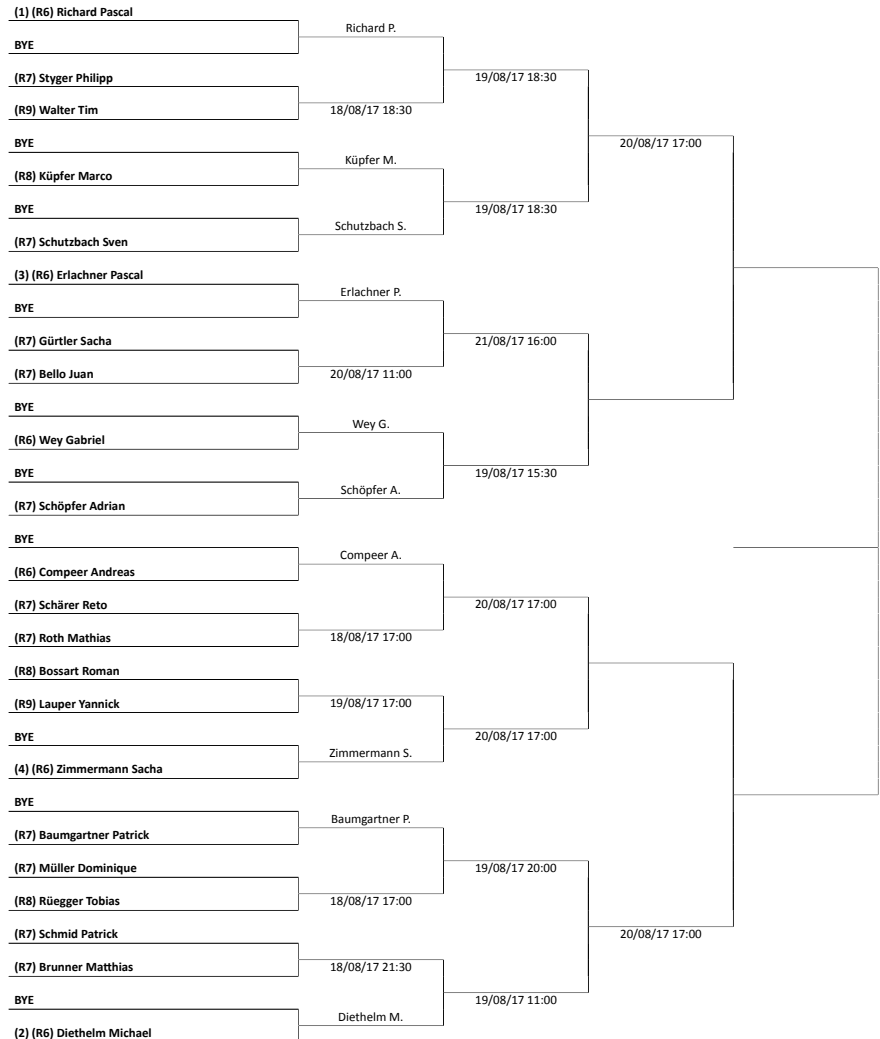

2. Raiffeisen Open im Bally-Park 2017 (106103), MS R6/R9

TC Bally